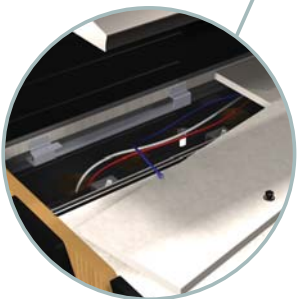

Privacy hood:

Optional hood ensures privacy
For reduced depth only.

Linear Task Light:

Optional task light not only
Illuminates the work surface but
allows the user to control the
amount of light as well

Fully functional slat wall:

Mount flat screen monitors and
various accessories

PC Storage: A cavity provides space for PCs and
cable management. Easy access and plenty of knee space.
Sliding or door mounted PC shelving available

Hidden cable management:

Ensures safety,
easy maintenance and
limited clutter

Rear Access Panels:

Provide easy access to cable
management and PC storage

Solid Steel Frame:

The strength, durability
and stability at the core
of the console