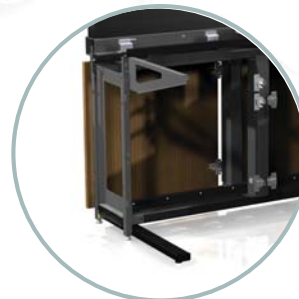

Privacy hood:

Optional hood ensures privacy
For reduced depth only.

Linear Task Light:

Optional task light not only
Illuminates the work surface but
allows the user to control the
amount of light as well

Fully functional slat wall:

Mount flat screen monitors and
various accessories

PC Storage: A cavity provides space for PCs and
cable management. Easy access and plenty of knee space.
Sliding or door mounted PC shelving available

Hidden cable management:

Ensures safety,
easy maintenance and
limited clutter

Rear Access Panels:

Provide easy access to cable
management and PC storage

Solid Steel Frame:

The strength, durability
and stability at the core
of the console