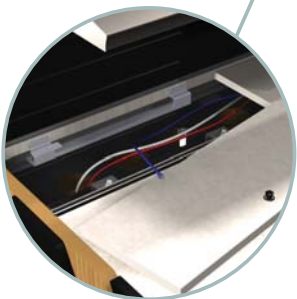

Hidden cable management:

Ensures safety,
easy maintenance and
limited clutter